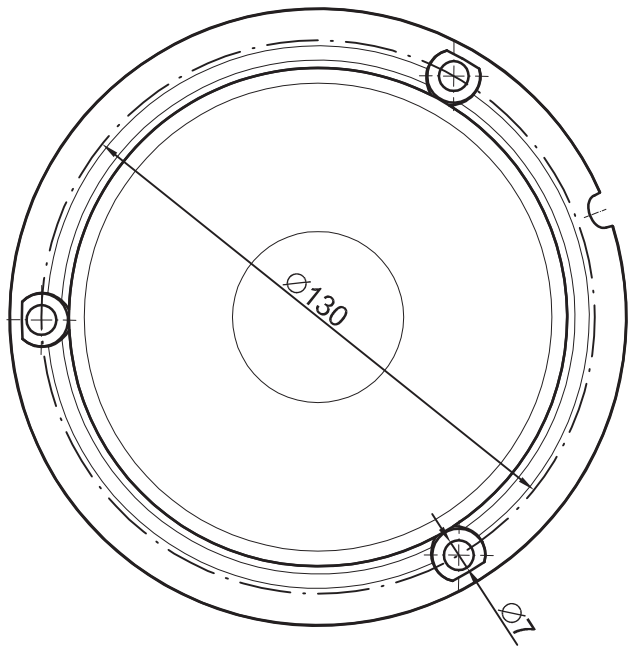

FT-150 LED 3S
FT-150 LED MAG

FT-150 LED PI

FT-150 LED MAG

FT-150 SC

Ø145

135

M12

25

cable output screw axis