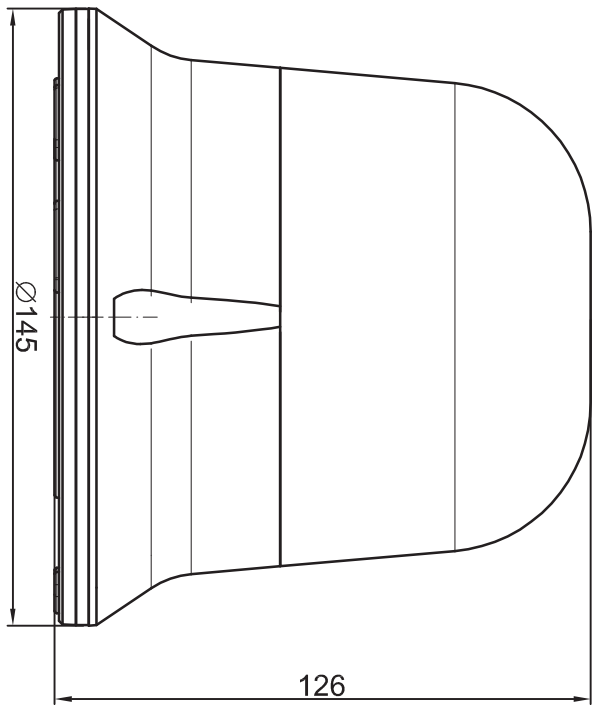

FT-150 LED 3S
FT-150 LED MAG

FT-150 LED PI

FT-150 LED MAG

FT-150 SC

Ø145

135

M12

25

cable output screw axis