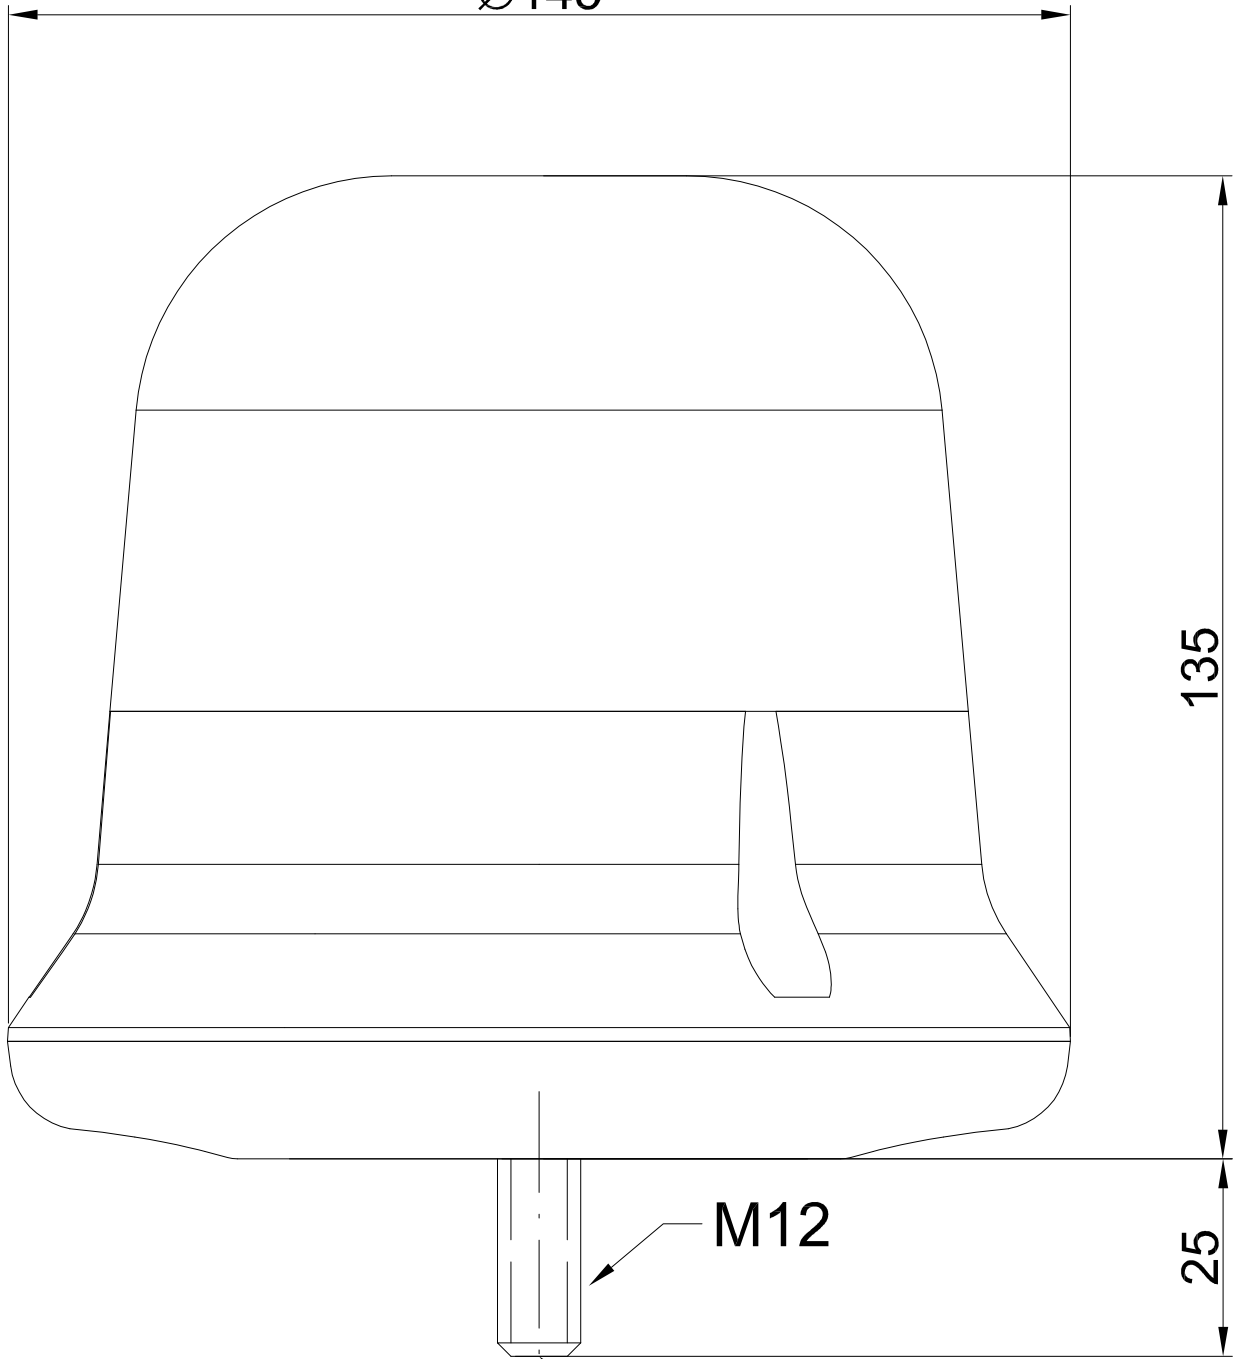

FT-150 LED 3S
FT-150 LED MAG

FT-150 LED PI

FT-150 LED MAG

FT-150 SC

Ø145

135

M12

25

cable output screw axis