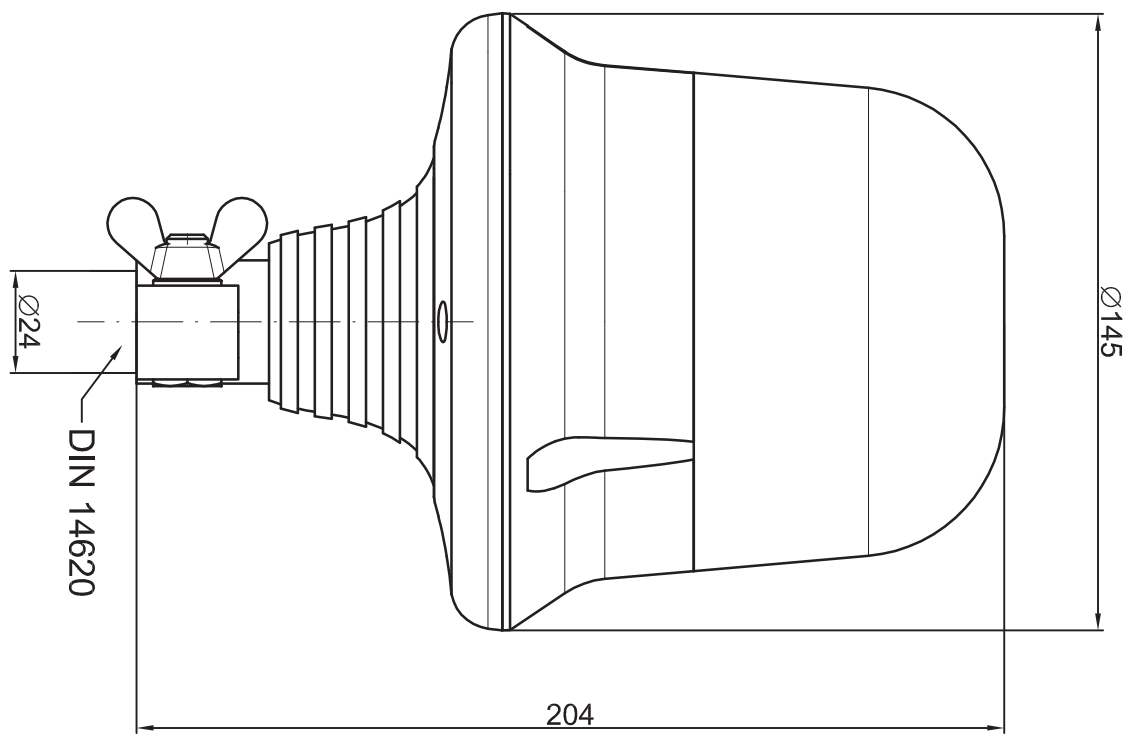

FT-150 LED 3S
FT-150 LED MAG

FT-150 LED PI

FT-150 LED MAG

FT-150 SC

Ø145

135

M12

25

cable output screw axis