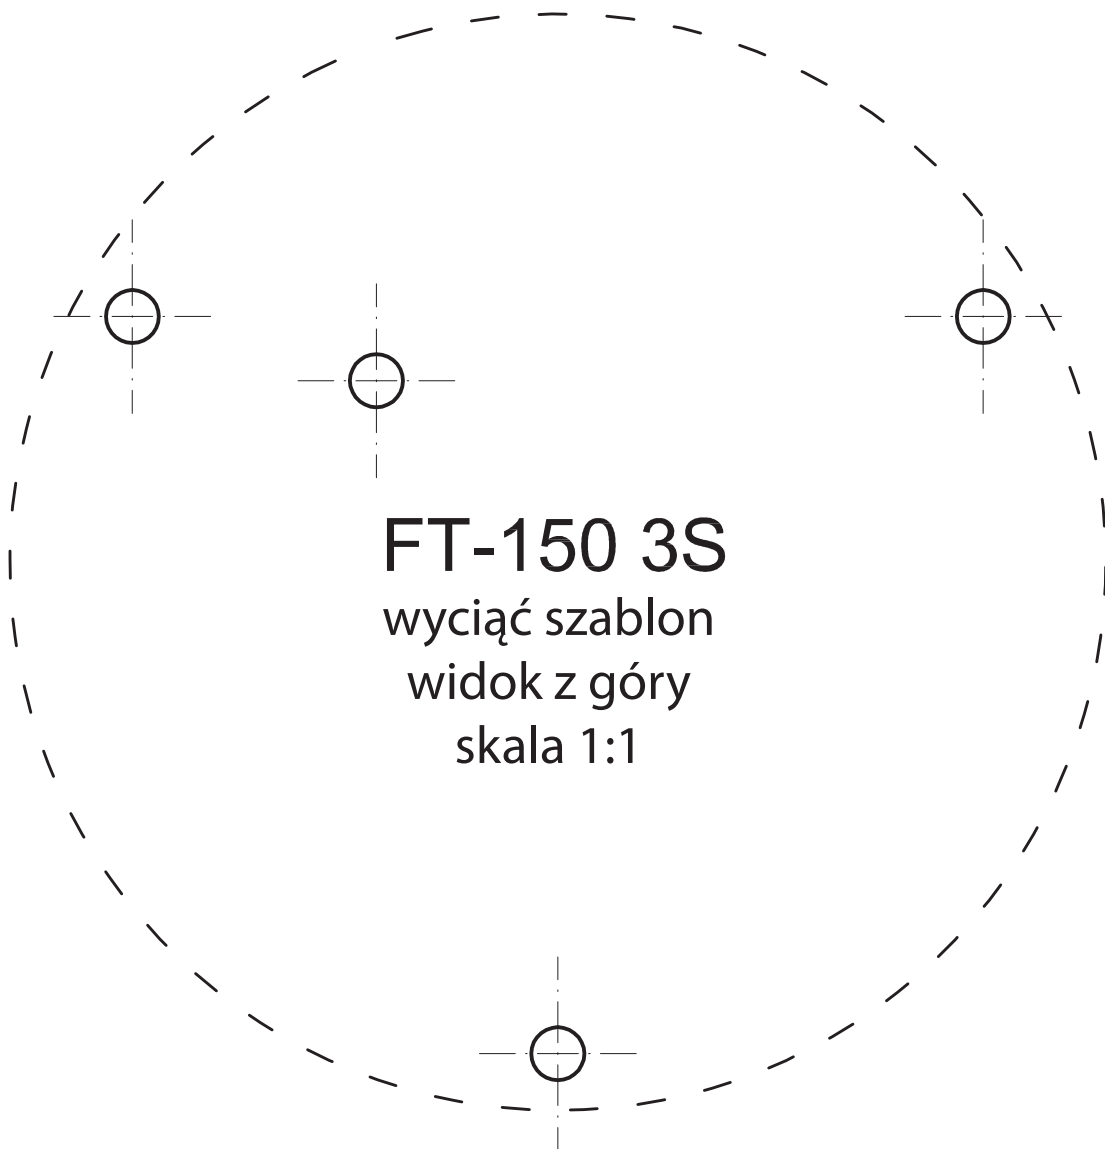

FT-150 LED 3S
FT-150 LED MAG

FT-150 LED PI

FT-150 LED MAG

FT-150 SC

Ø145

135

M12

25

cable output screw axis