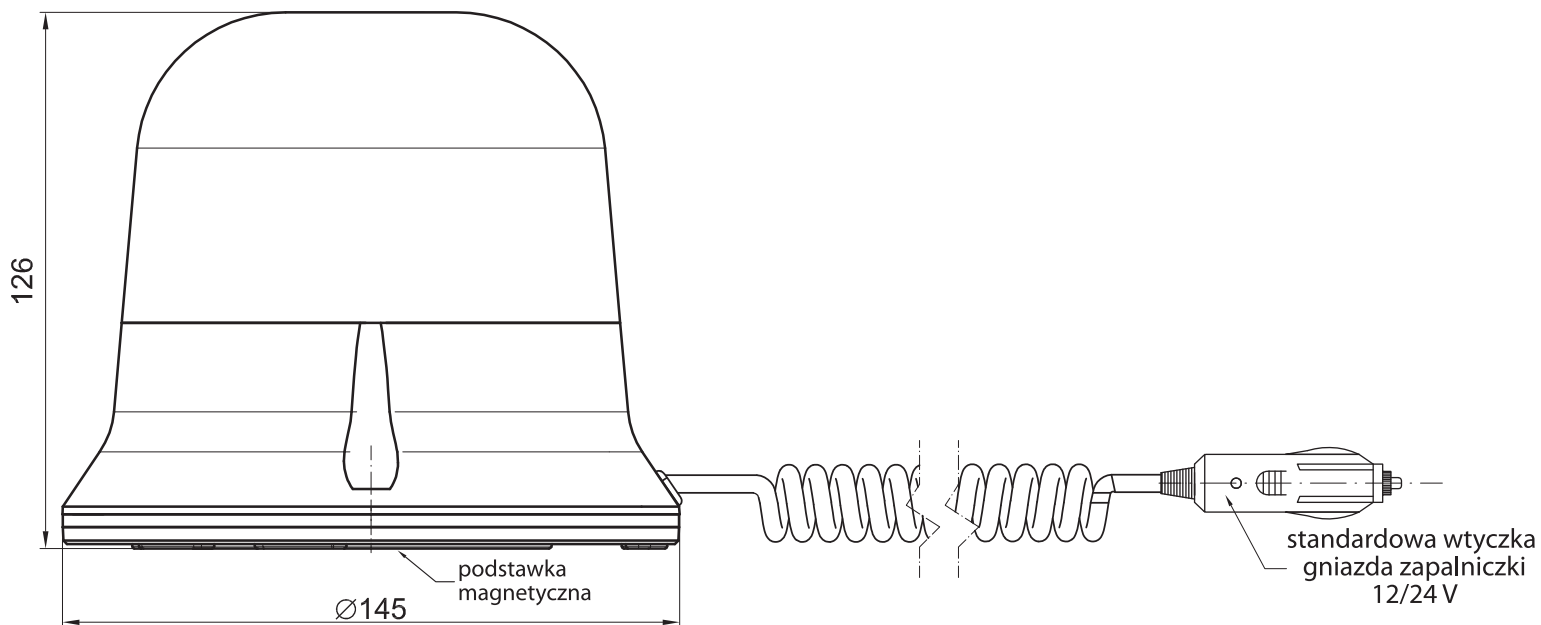

FT-150 LED 3S
FT-150 LED MAG

FT-150 LED PI

FT-150 LED MAG

FT-150 SC

Ø145

135

M12

25

cable output screw axis